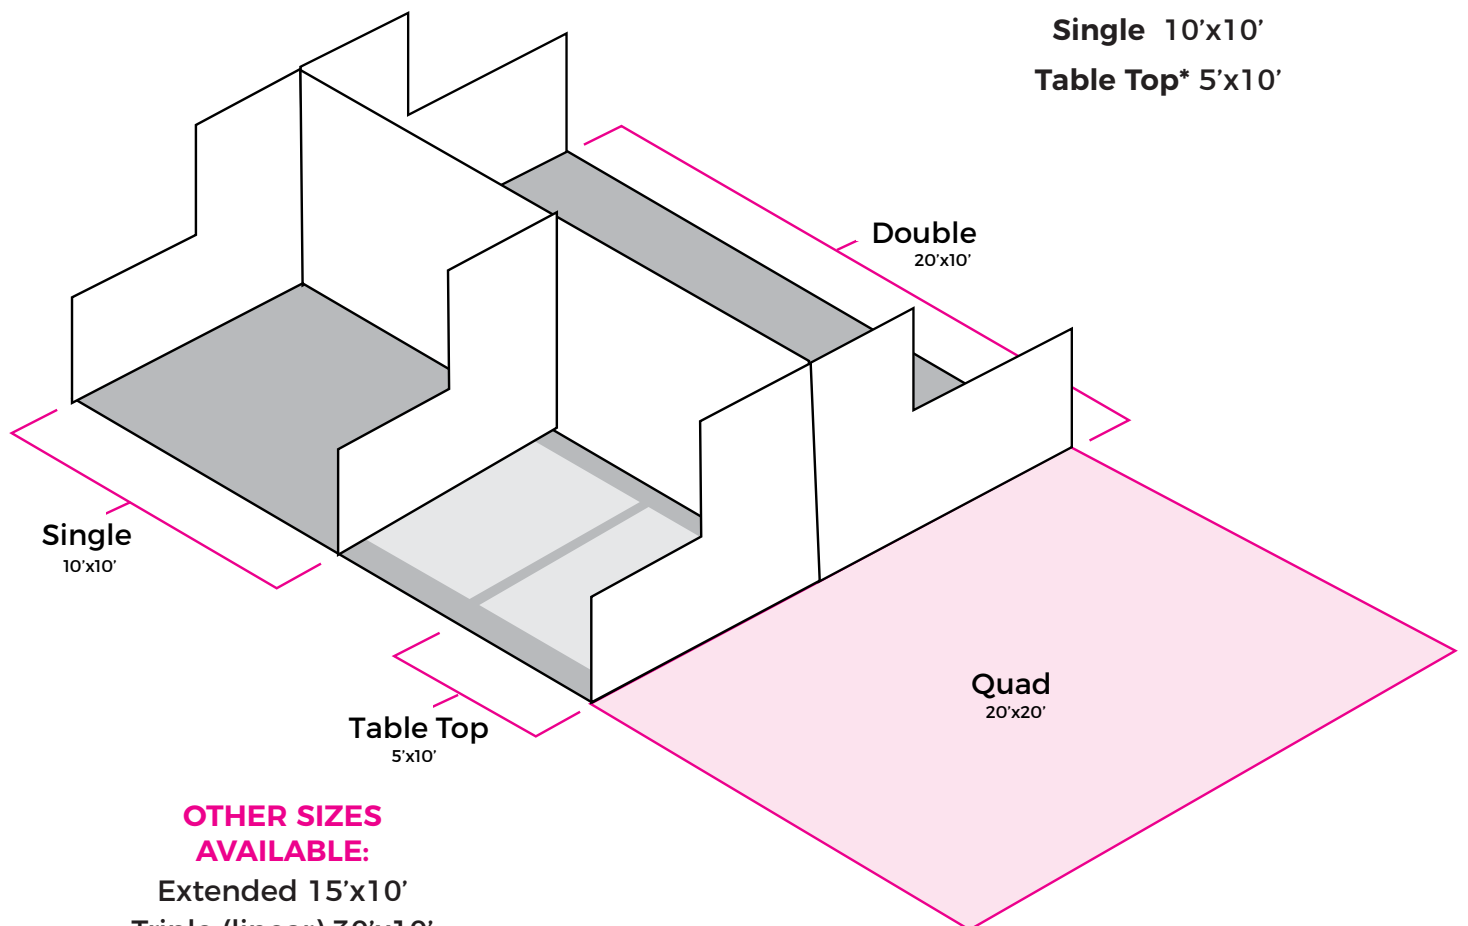

# booth diagram

## BOOTH SIZES

Double 20'x10'

Single 10'x10'

Table Top\* 5'x10'

## OTHER SIZES AVAILABLE:

Extended 15'x10'

Triple (linear) 30'x10'